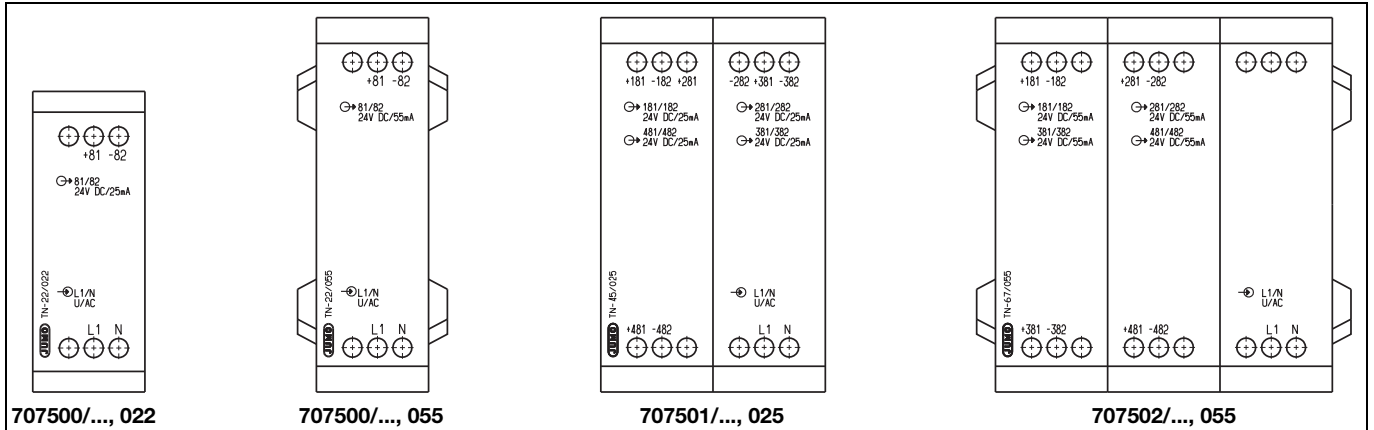

JUMO GmbH & Co. KG
Delivery address: Mackenrodtstraße 14
36039 Fulda, Germany
Postal address: 36035 Fulda, Germany
Phone: +49 661 6003-0
Fax: +49 661 6003-607
Email: mail@jumo.net
Internet: www.jumo.net

JUMO Instrument Co. Ltd.
JUMO House
Temple Bank, Riverway
Harlow, Essex, CM20 2DY, UK
Phone: +44 1279 63 55 33
Fax: +44 1279 62 50 29
Email: sales@jumo.co.uk
Internet: www.jumo.co.uk

JUMO Process Control, Inc.
6733 Myers Road
East Syracuse, NY 13057, USA
Phone: +1 315 437 5866
Fax: +1 315 437 5860
Email: info.us@jumo.net
Internet: www.jumousa.com

Connection diagram

707500/..., 022 and 707500/..., 055		Terminal assignment	
Connection for	AC	L1	Line conductor
Voltage supply		N	Neutral conductor
Output	DC	81+	DC 24 V at 707500/..., 022: 22 mA at 707500/..., 055: 55 mA
		82-	
707501/..., 025 and 707502/..., 055		Terminal assignment	
Connection for	AC	L1	Line conductor
Voltage supply		N	Neutral conductor
Output	DC	181+	DC 24 V at 707501/..., 025: 25 mA at 707502/..., 055: 55 mA
		182-	
		281+	DC 24 V at 707501/..., 025: 25 mA at 707502/..., 055: 55 mA
		282-	
381+	DC 24 V at 707501/..., 025: 25 mA at 707502/..., 055: 55 mA		
382-			
481+	DC 24 V at 707501/..., 025: 25 mA at 707502/..., 055: 55 mA		
482-