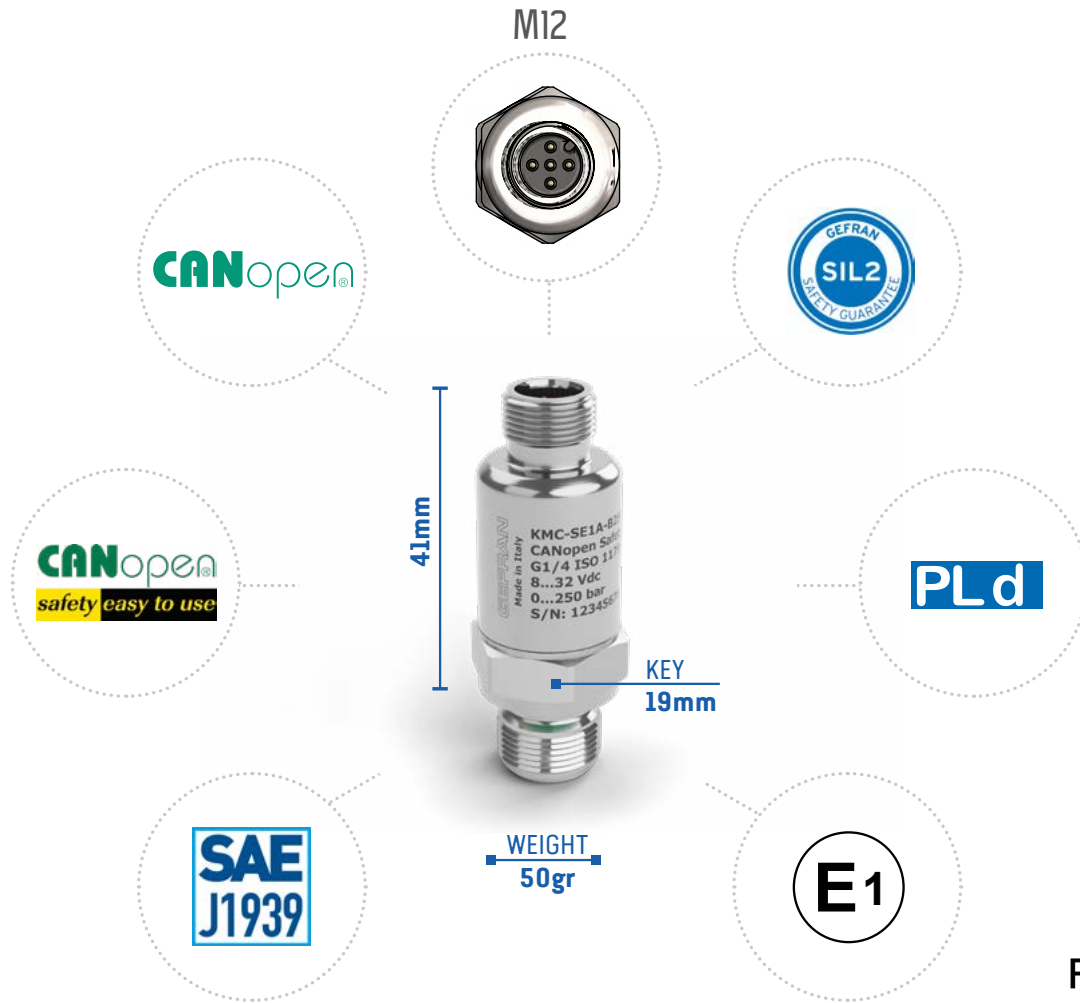

KMC COMPACT PRESSURE TRANSMITTER

MOBILE
HYDRAULIC
READY

CANopen®
CANopen®
safety easy to use

SAE
J1939

FLEXIBILITY

PRODUCTIVITY

CONNECTIVITY

EFFICIENCY

COMPACT

GEFRAN

BEYOND TECHNOLOGY

KMC COMPACT PRESSURE TRANSMITTER | MOBILE HYDRAULIC READY

OUTPUTS AVAILABLE

CAN Open	CAN Open Safety	CAN SAE J1939
----------	-----------------	---------------

PRESSURE RANGE

From 0...4bar to 0...1000bar

SHOCK RESISTANCE

100g 6ms
IEC 60068-2-27

VIBRATION RESISTANCE

20g max at 10...2000 Hz
IEC 60068-2-6

POWER SUPPLY RANGE

8...32Vdc

LINEARITY (BFSL)