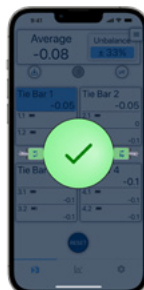

# BLUETOOTH STRAIN SENSOR QE2008-W

ONE OF THE POSSIBLE APPLICATIONS:  
INJECTION MOLDING MACHINE

**Sensormate App** Installation for  
Android 6.0, iOS 8, Windows 10

Integrated accelerometer  
for smart mounting