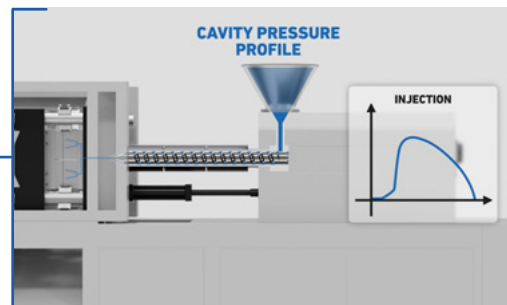

# BLUETOOTH STRAIN SENSOR QE2008-W

**NEXT LEVEL OF STRAIN EXPERIENCE**  
SMART, PORTABLE AND ACCURATE

**GEFRAN**  
BEYOND TECHNOLOGY

# BLUETOOTH STRAIN SENSOR QE2008-W

ONE OF THE POSSIBLE APPLICATIONS:  
INJECTION MOLDING MACHINE

**Sensormate App** Installation for  
Android 6.0, iOS 8, Windows 10

Integrated accelerometer  
for smart mounting