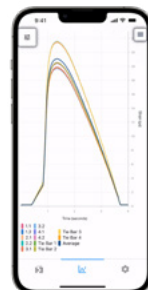

Fast and accurate
systems