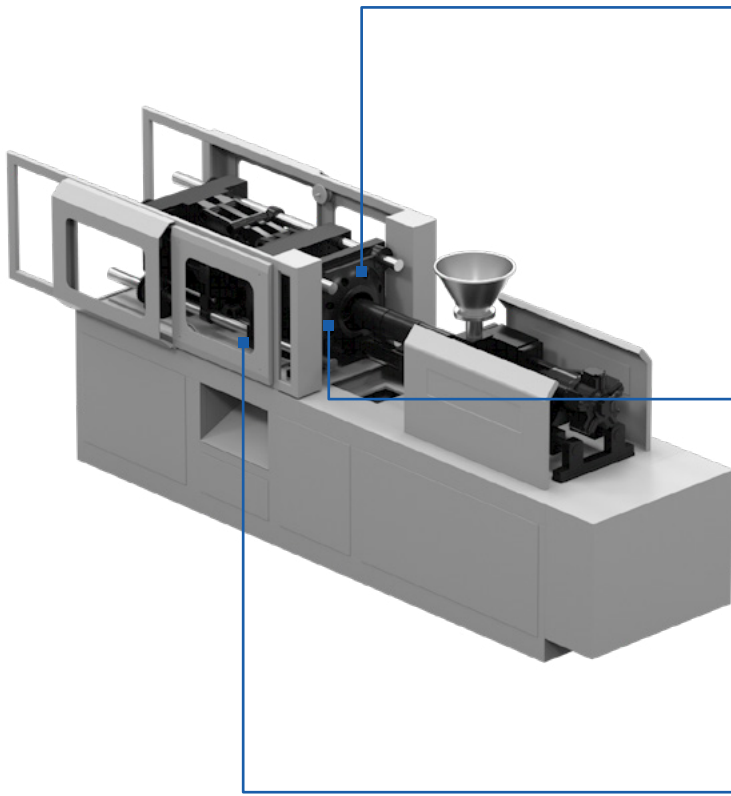

# BLUETOOTH STRAIN SENSOR QE2008-W

**NEXT LEVEL OF STRAIN EXPERIENCE**  
SMART, PORTABLE AND ACCURATE

**GEFRAN**  
BEYOND TECHNOLOGY

# BLUETOOTH STRAIN SENSOR QE2008-W

ONE OF THE POSSIBLE APPLICATIONS:  
INJECTION MOLDING MACHINE

**Sensormate App** Installation for  
Android 6.0, iOS 8, Windows 10

Integrated accelerometer  
for smart mounting

Tie-bars bending  
measurement

Fast and accurate  
systems

[www.gefran.com](http://www.gefran.com)

**GEFRAN**  
BEYOND TECHNOLOGY