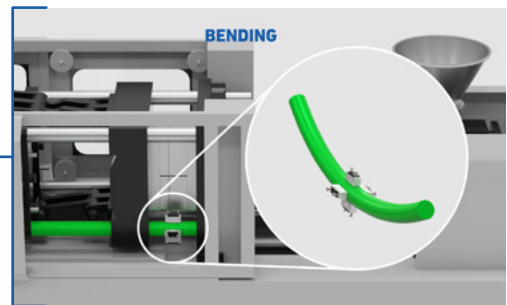

# BLUETOOTH STRAIN SENSOR QE2008-W

**NEXT LEVEL OF STRAIN EXPERIENCE**  
SMART, PORTABLE AND ACCURATE

**GEFRAN**  
BEYOND TECHNOLOGY

# BLUETOOTH STRAIN SENSOR QE2008-W

ONE OF THE POSSIBLE APPLICATIONS:  
INJECTION MOLDING MACHINE

**Sensormate App** Installation for  
Android 6.0, iOS 8, Windows 10

Integrated accelerometer  
for smart mounting