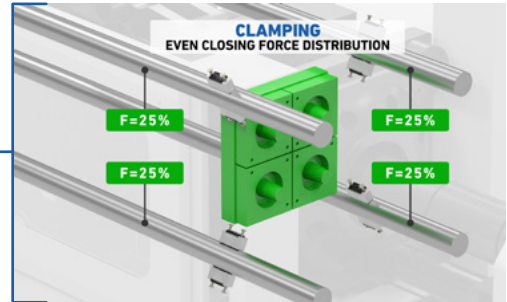

# BLUETOOTH STRAIN SENSOR QE2008-W

**NEXT LEVEL OF STRAIN EXPERIENCE**  
SMART, PORTABLE AND ACCURATE

**GEFRAN**  
BEYOND TECHNOLOGY

# BLUETOOTH STRAIN SENSOR QE2008-W

ONE OF THE POSSIBLE APPLICATIONS:  
INJECTION MOLDING MACHINE

**Sensormate App** Installation for  
Android 6.0, iOS 8, Windows 10

Integrated accelerometer  
for smart mounting