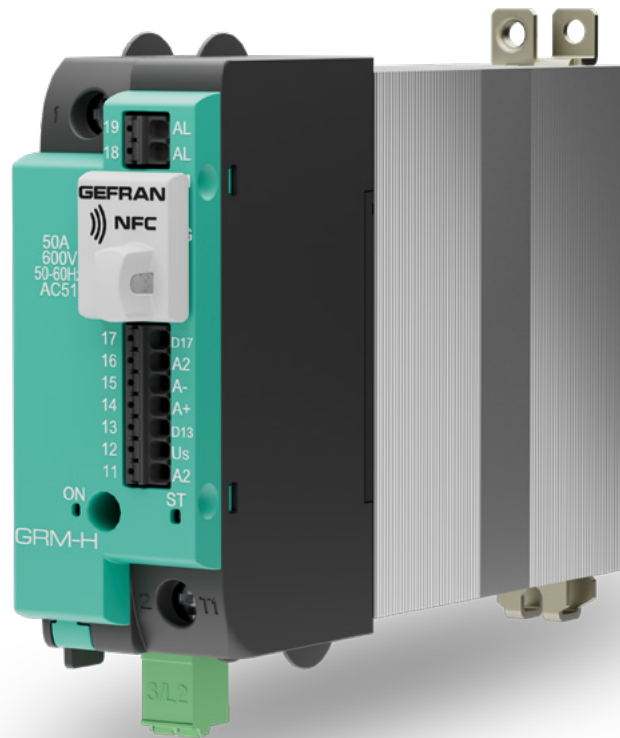

# POWER CONTROLLER GRM-H SERIES

 **IO-Link** **Modbus**<sub>RTU</sub>

Digital communication

# POWER CONTROLLER

COMPACT AND SUITABLE FOR ALL ELECTRICAL HEATERS

PROPORTIONAL  
COMMAND

MASTER/SLAVE  
2PH - 3PH

HALF SINGLE  
CYCLE

PHASE  
ANGLE

FEEDBACK  
V,I,P

COMMAND